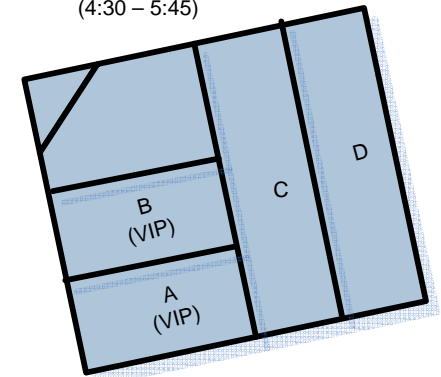

Community Park

Tuesday – Thursday Field 1, 2, 4 and 5 (4:30 – 5:45)

NOTE : TIME for Field 3 and Field 6 (4:15 – 5:30)

FIELD 1
(4:30 – 5:45)

FIELD 3
(4:15 – 5:30)

FIELD 5
(4:30 – 5:45)

FIELD 2
(4:30 – 5:45)

FIELD 4
(4:30 – 5:45)

FIELD 6
(4:15 – 5:30)