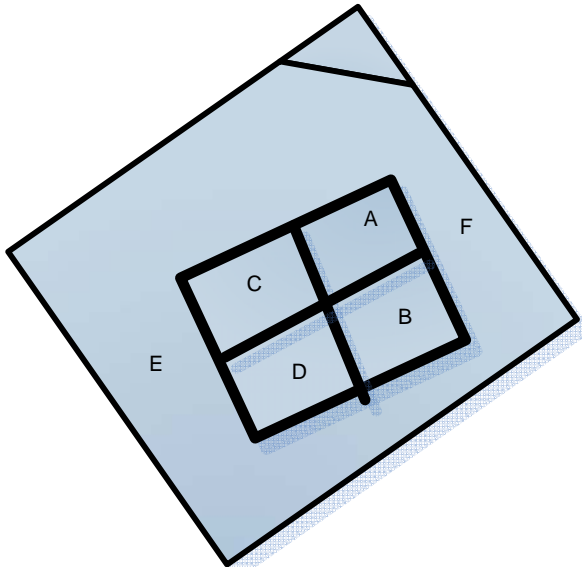

Community Park

Tuesday – Thursday Field 1, 2, 4 and 5 (4:30 – 5:45)

NOTE : TIME for Field 3 and Field 6 (4:15 – 5:30)

FIELD 1
(4:30 – 5:45)

FIELD 3
(4:15 – 5:30)

FIELD 5
(4:30 – 5:45)

FIELD 2
(4:30 – 5:45)

FIELD 4
(4:30 – 5:45)