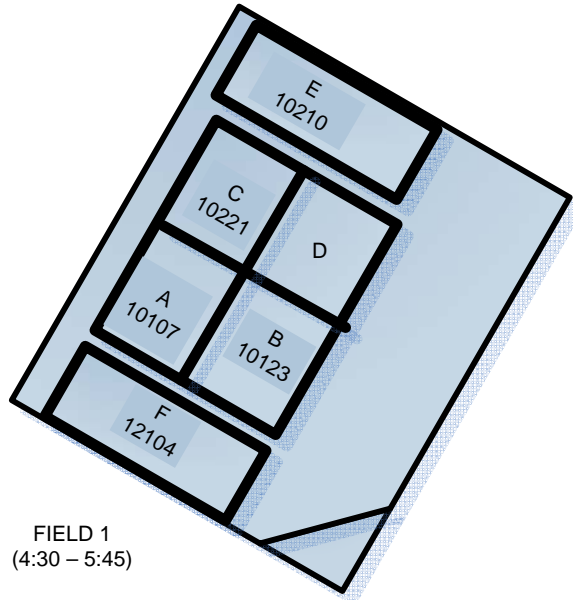

Community Park

Tuesday – Thursday Field 1, 2, 4 and 5 (4:30 – 5:45)

NOTE : TIME for Field 3 and Field 6 (4:15 – 5:30)

FIELD 1
(4:30 – 5:45)

FIELD 3
(4:15 – 5:30)

FIELD 5
(4:30 – 5:45)

FIELD 2
(4:30 – 5:45)

FIELD 4
(4:30 – 5:45)

FIELD 6
(4:15 – 5:30)