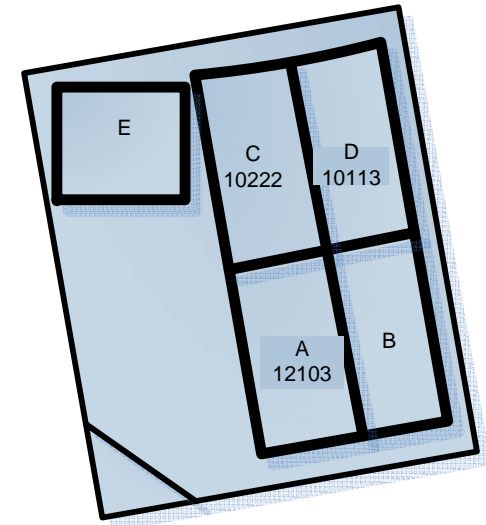

Community Park

Tuesday – Thursday Field 1, 2, 4 and 5 (4:30 – 5:45)

NOTE : TIME for Field 3 and Field 6 (4:15 – 5:30)

FIELD 1
(4:30 – 5:45)

FIELD 3
(4:15 – 5:30)

FIELD 5
(4:30 – 5:45)

FIELD 2
(4:30 – 5:45)

FIELD 4
(4:30 – 5:45)

FIELD 6
(4:15 – 5:30)