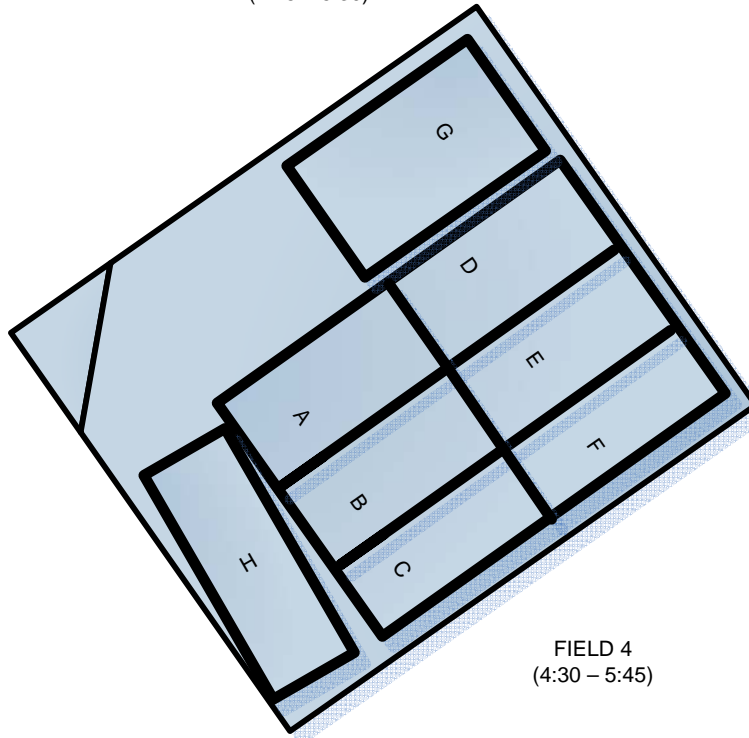

Community Park

Tuesday – Thursday Field 1, 2, 4 and 5 (4:30 – 5:45)

NOTE : TIME for Field 3 and Field 6 (4:15 – 5:30)

FIELD 1
(4:30 – 5:45)

FIELD 3
(4:15 – 5:30)

FIELD 5
(4:30 – 5:45)

FIELD 2
(4:30 – 5:45)

FIELD 4
(4:30 – 5:45)

FIELD 6
(4:15 – 5:30)