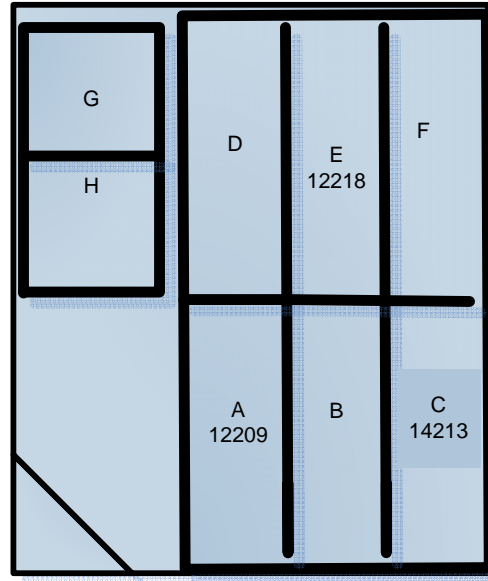

Community Park

Tuesday – Thursday Field 1, 2, 4 and 5 (4:30 – 5:45)

NOTE : TIME for Field 3 and Field 6 (4:15 – 5:30)

FIELD 1
(4:30 – 5:45)

FIELD 3
(4:15 – 5:30)

FIELD 5
(4:30 – 5:45)

FIELD 2
(4:30 – 5:45)

FIELD 4
(4:30 – 5:45)

FIELD 6
(4:15 – 5:30)