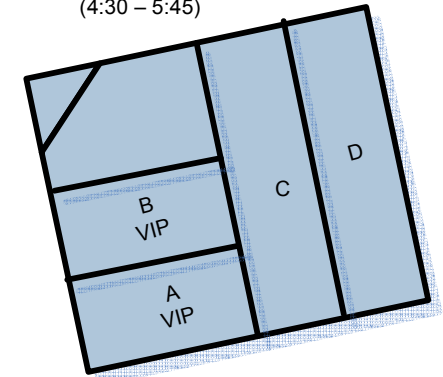

Community Park

Tuesday – Thursday Field 1, 2, 4 and 5 (4:30 – 5:45)

NOTE : TIME for Field 3 and Field 6 (4:15 – 5:30)

FIELD 1
(4:30 – 5:45)

FIELD 3
(4:15 – 5:30)

FIELD 5
(4:30 – 5:45)

FIELD 2
(4:30 – 5:45)

FIELD 4
(4:30 – 5:45)

FIELD 6
(4:15 – 5:30)