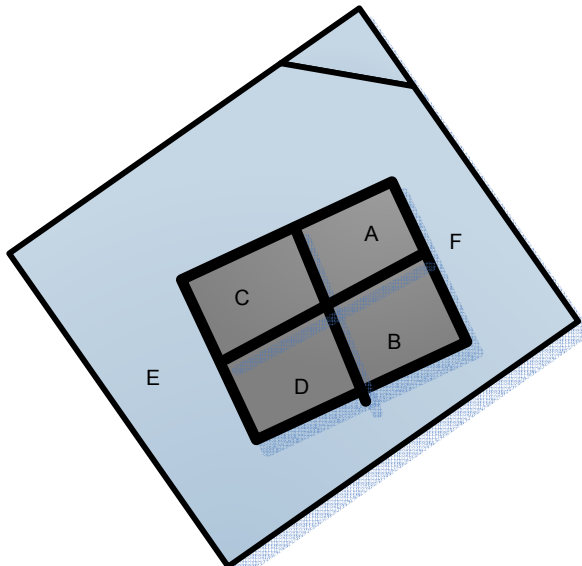

Community Park

Monday – Wednesday Field 1, 2, 5 and 6 (8:15 – 9:30)

Note Games are Played on Field 3 & 4 at 8:15

FIELD 1
(8:15 – 9:30)

FIELD 3
(8:15 Games)

FIELD 5
(8:15 – 9:30)

FIELD 2
Not Available

FIELD 4
(8:15 Games)

FIELD 6