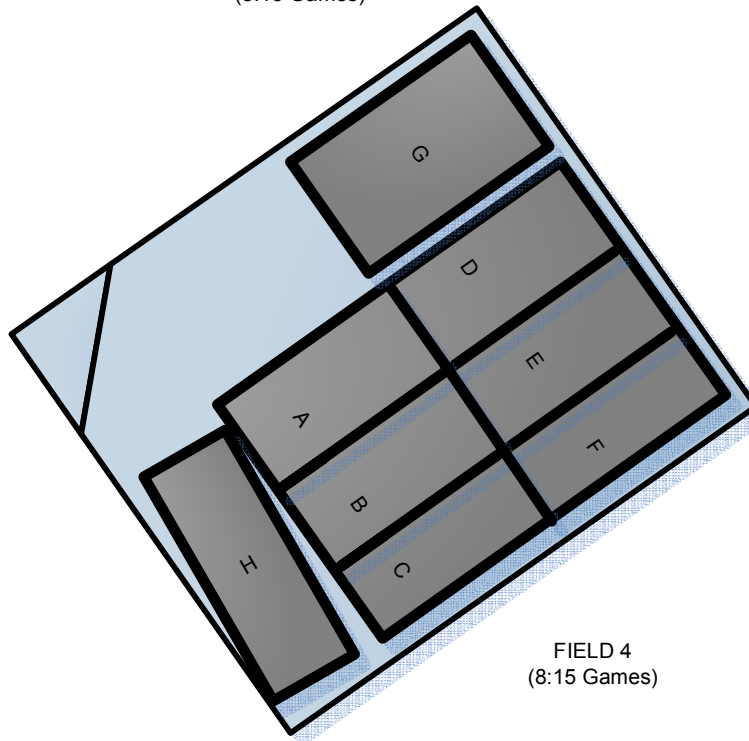

Community Park

Monday – Wednesday Field 1, 2, 5 and 6 (8:15 – 9:30)

Note Games are Played on Field 3 & 4 at 8:15

FIELD 1
(8:15 – 9:30)

FIELD 3
(8:15 Games)

FIELD 5
(8:15 – 9:30)

FIELD 2
Not Available

FIELD 4
(8:15 Games)

FIELD 6