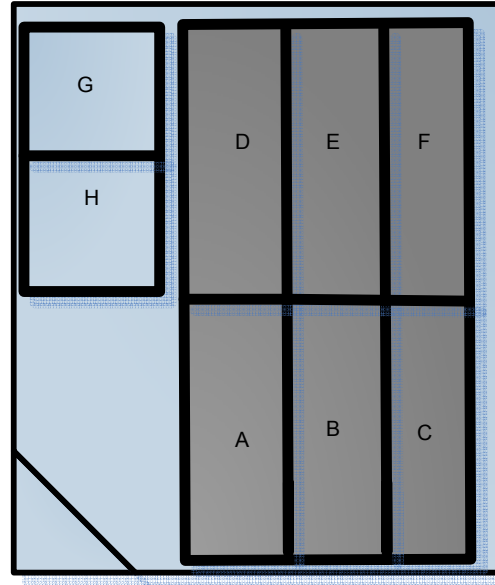

Community Park

Monday – Wednesday Field 1, 2, 5 and 6 (8:15 – 9:30)

Note Games are Played on Field 3 & 4 at 8:15

FIELD 1
(8:15 – 9:30)

FIELD 3
(8:15 Games)

FIELD 5
(8:15 – 9:30)

FIELD 2
Not Available

FIELD 4
(8:15 Games)

FIELD 6