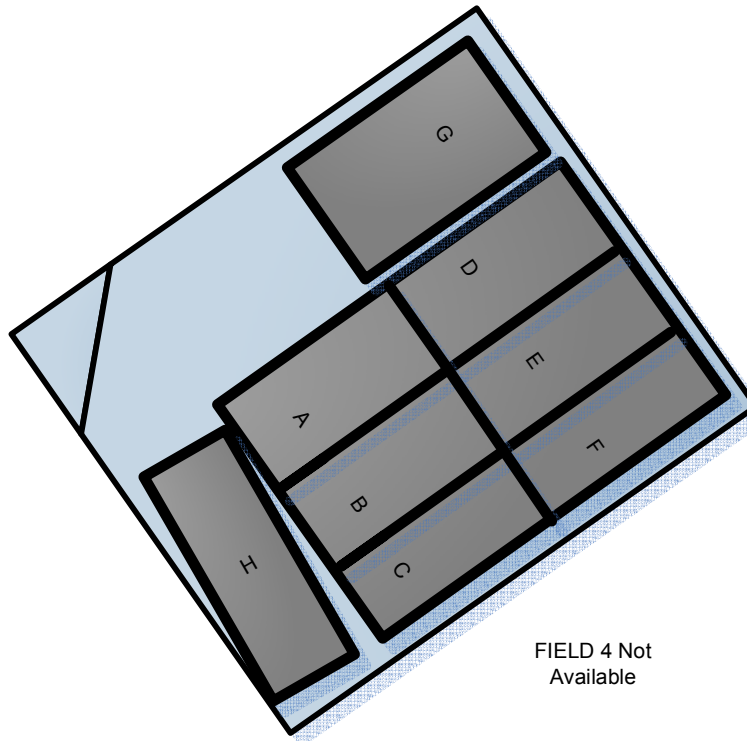

Community Park

Monday – Wednesday Field 1 and 5 (7:00 - 8:15)

Note Time for Field 3 and 6 (6:45 - 8:00)

FIELD 1
(7:00 – 8:15)

FIELD 3
6:45 - 8:00

FIELD 5
(7:00 – 8:15)

FIELD 2
Not Available

FIELD 4 Not
Available

FIELD 6
(6:45 – 8:00)