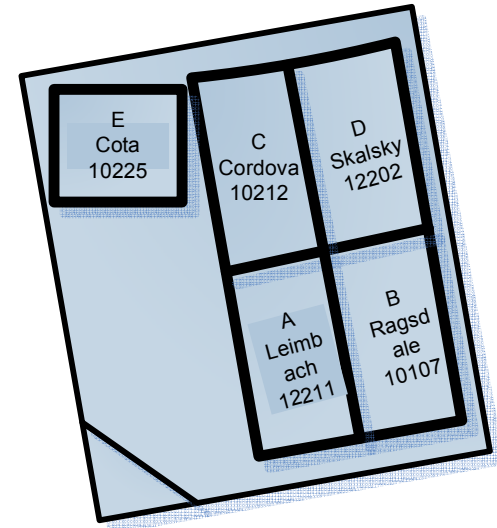

Community Park

Monday – Wednesday Field 1 and 5 (7:00 - 8:15)

Note Time for Field 3 and 6 (6:45 - 8:00)

FIELD 1
(7:00 – 8:15)

FIELD 3
6:45 - 8:00

FIELD 5
(7:00 – 8:15)

FIELD 2
Not Available

FIELD 4 Not
Available

FIELD 6
(6:45 – 8:00)