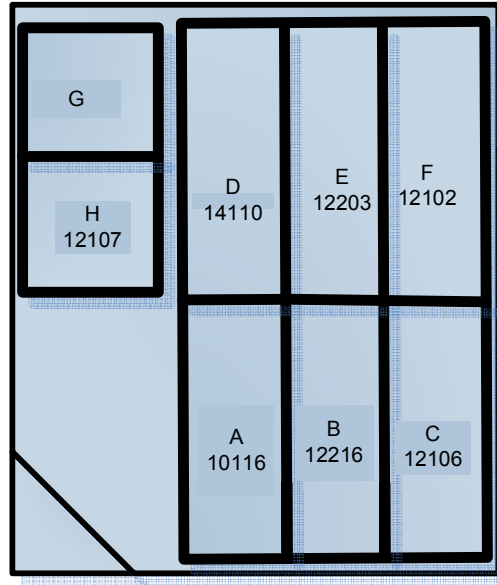

Community Park

Monday – Wednesday Field 1 and 5 (5:45 – 7:00)

Note Time for Field 3 and 6 (5:30 - 6:45)

FIELD 1
(5:45 – 7:00)

FIELD 3
(5:30 – 6:45)

FIELD 5
(5:45 – 7:00)

FIELD 2
Not Available

FIELD 4

FIELD 6
(5:30 – 6:45)