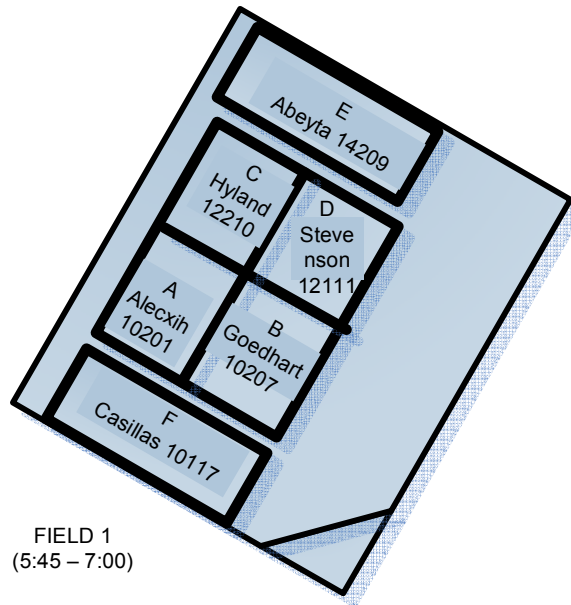

Community Park

Monday – Wednesday Field 1 and 5 (5:45 – 7:00)

Note Time for Field 3 and 6 (5:30 - 6:45)

FIELD 1
(5:45 – 7:00)

FIELD 3
(5:30 – 6:45)

FIELD 5
(5:45 – 7:00)

FIELD 2
Not Available

FIELD 4

FIELD 6
(5:30 – 6:45)