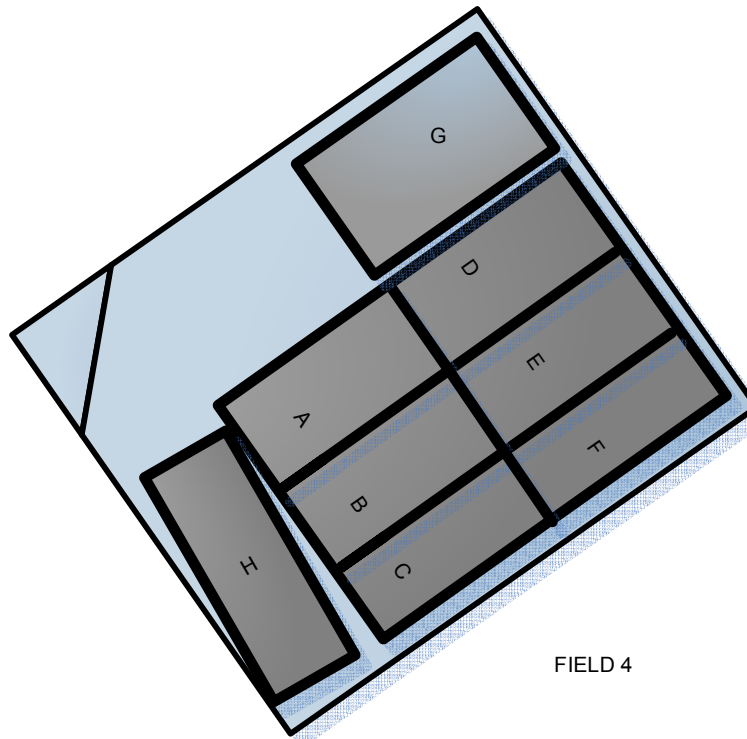

Community Park

Monday – Wednesday Field 1 and 5 (5:45 – 7:00)

Note Time for Field 3 and 6 (5:30 - 6:45)

FIELD 1
(5:45 – 7:00)

FIELD 3
(5:30 – 6:45)

FIELD 5
(5:45 – 7:00)

FIELD 2
Not Available

FIELD 4

FIELD 6
(5:30 – 6:45)