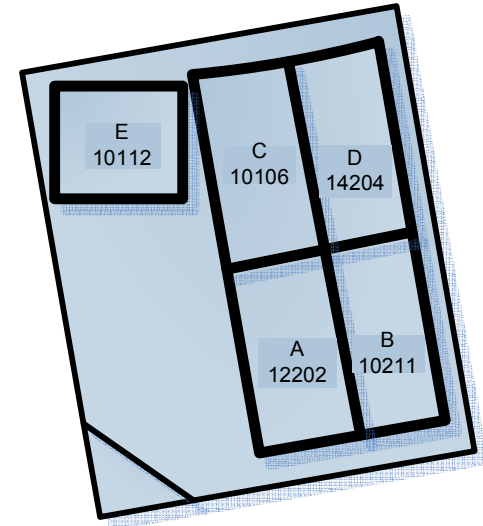

Community Park

Monday – Wednesday Field 1 and 5 (5:45 – 7:00)

Note Time for Field 3 and 6 (5:30 - 6:45)

FIELD 1
(5:45 – 7:00)

FIELD 3
(5:30 – 6:45)

FIELD 5
(5:45 – 7:00)

FIELD 2
Not Available

FIELD 4

FIELD 6
(5:30 – 6:45)