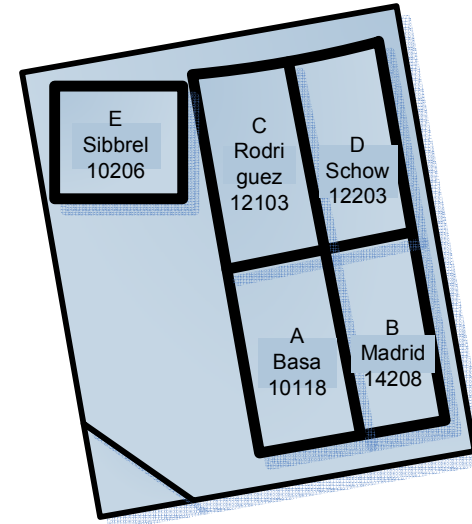

Community Park

Monday – Wednesday Field 1 and 5 (5:45 – 7:00)

Note Time for Field 3 and 6 (5:30 - 6:45)

FIELD 1
(5:45 – 7:00)

FIELD 3
(5:30 – 6:45)

FIELD 5
(5:45 – 7:00)

FIELD 2
Not Available

FIELD 4

FIELD 6
(5:30 – 6:45)