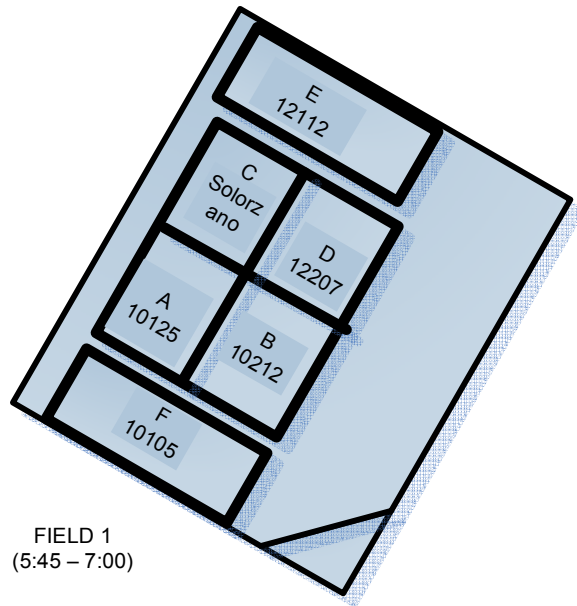

Community Park

Monday – Wednesday Field 1 and 5 (5:45 – 7:00)

Note Time for Field 3 and 6 (5:30 - 6:45)

FIELD 1
(5:45 – 7:00)

FIELD 3
(5:30 – 6:45)

FIELD 5
(5:45 – 7:00)

FIELD 2
Not Available

FIELD 4

FIELD 6
(5:30 – 6:45)