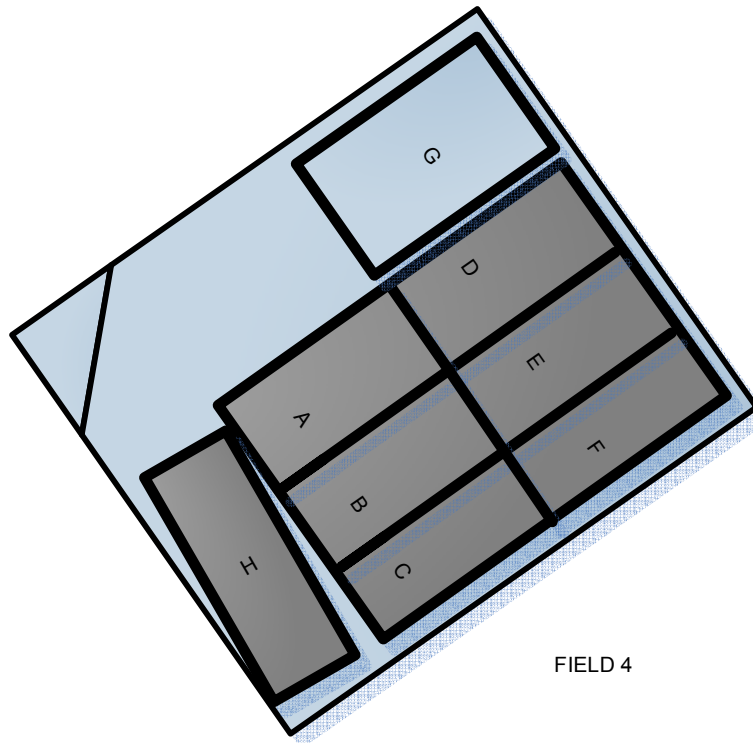

Community Park

Monday – Wednesday Field 1 and 5 (5:45 – 7:00)

Note Time for Field 3 and 6 (5:30 - 6:45)

FIELD 1
(5:45 – 7:00)

FIELD 3
(5:30 – 6:45)

FIELD 5
(5:45 – 7:00)

FIELD 2
Not Available

FIELD 4

FIELD 6
(5:30 – 6:45)