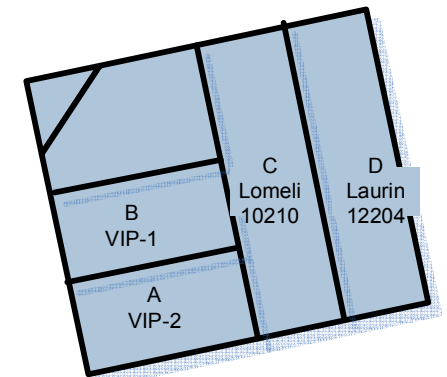

Community Park

Monday – Wednesday Field 1 and 5 (5:45 – 7:00)

Note Time for Field 3 and 6 (5:30 - 6:45)

FIELD 1
(5:45 – 7:00)

FIELD 3
(5:30 – 6:45)

FIELD 5
(5:45 – 7:00)

FIELD 2
Not Available

FIELD 4

FIELD 6
(5:30 – 6:45)