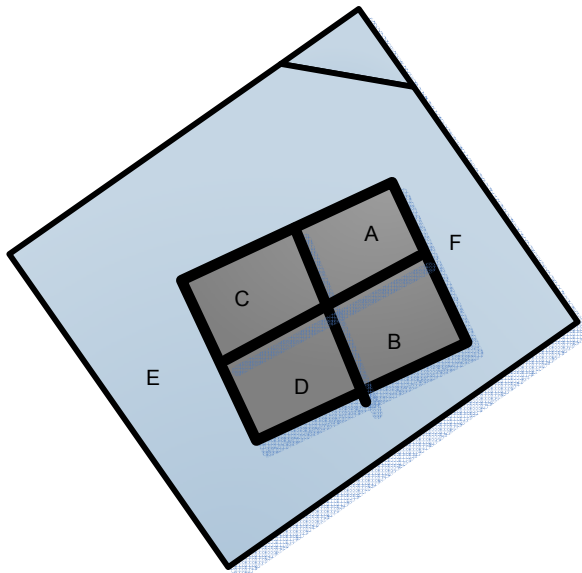

Community Park

Monday – Wednesday Field 1 and 5 (5:45 – 7:00)

Note Time for Field 3 and 6 (5:30 - 6:45)

FIELD 1
(5:45 – 7:00)

FIELD 3
(5:30 – 6:45)

FIELD 5
(5:45 – 7:00)

FIELD 2
Not Available

FIELD 4