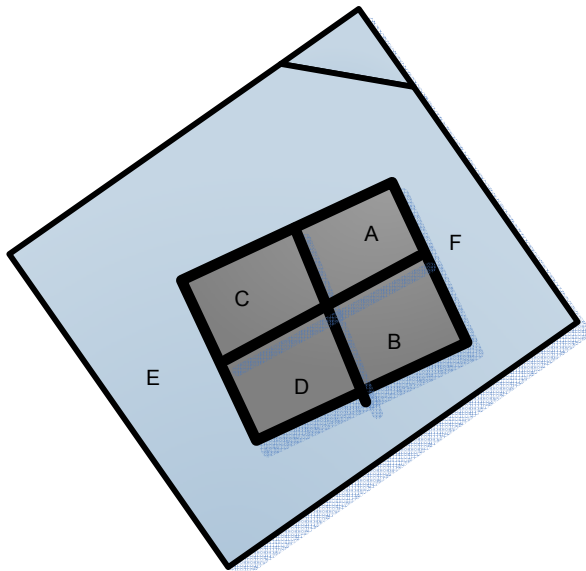

Community Park

Monday – Wednesday Field 1 and 5 (5:45 – 7:00)

Note Time for Field 3 and 6 (5:30 - 6:45)

FIELD 1
(5:45 – 7:00)

FIELD 3
(5:30 – 6:45)

FIELD 5
(5:45 – 7:00)

FIELD 2
Not Available

FIELD 4