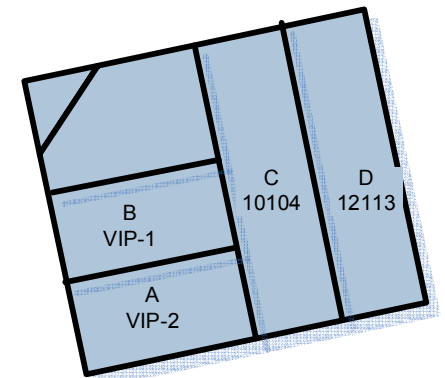

Community Park

Monday – Wednesday Field 1 and 5 (5:45 – 7:00)

Note Time for Field 3 and 6 (5:30 - 6:45)

FIELD 1
(5:45 – 7:00)

FIELD 3
(5:30 – 6:45)

FIELD 5
(5:45 – 7:00)

FIELD 2
Not Available

FIELD 4

FIELD 6
(5:30 – 6:45)