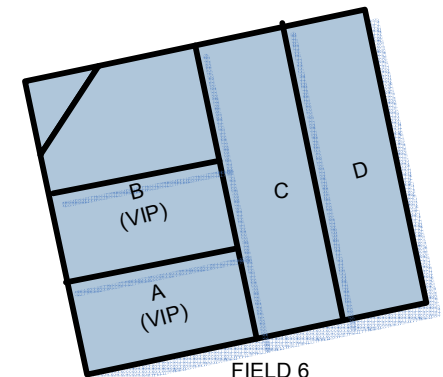

Community Park

Monday – Wednesday Field 1 and 5 (4:30 – 5:45)

NOTE : TIME for Field 2, 3, 4 and Field 6 (4:15 – 5:30)

FIELD 1
(4:30 – 5:45)

FIELD 3
(4:15 – 5:30)

FIELD 5
(4:30 – 5:45)

FIELD 2
Not Available

FIELD 4
(4:30 – 5:45)

FIELD 6
(4:15 – 5:30)